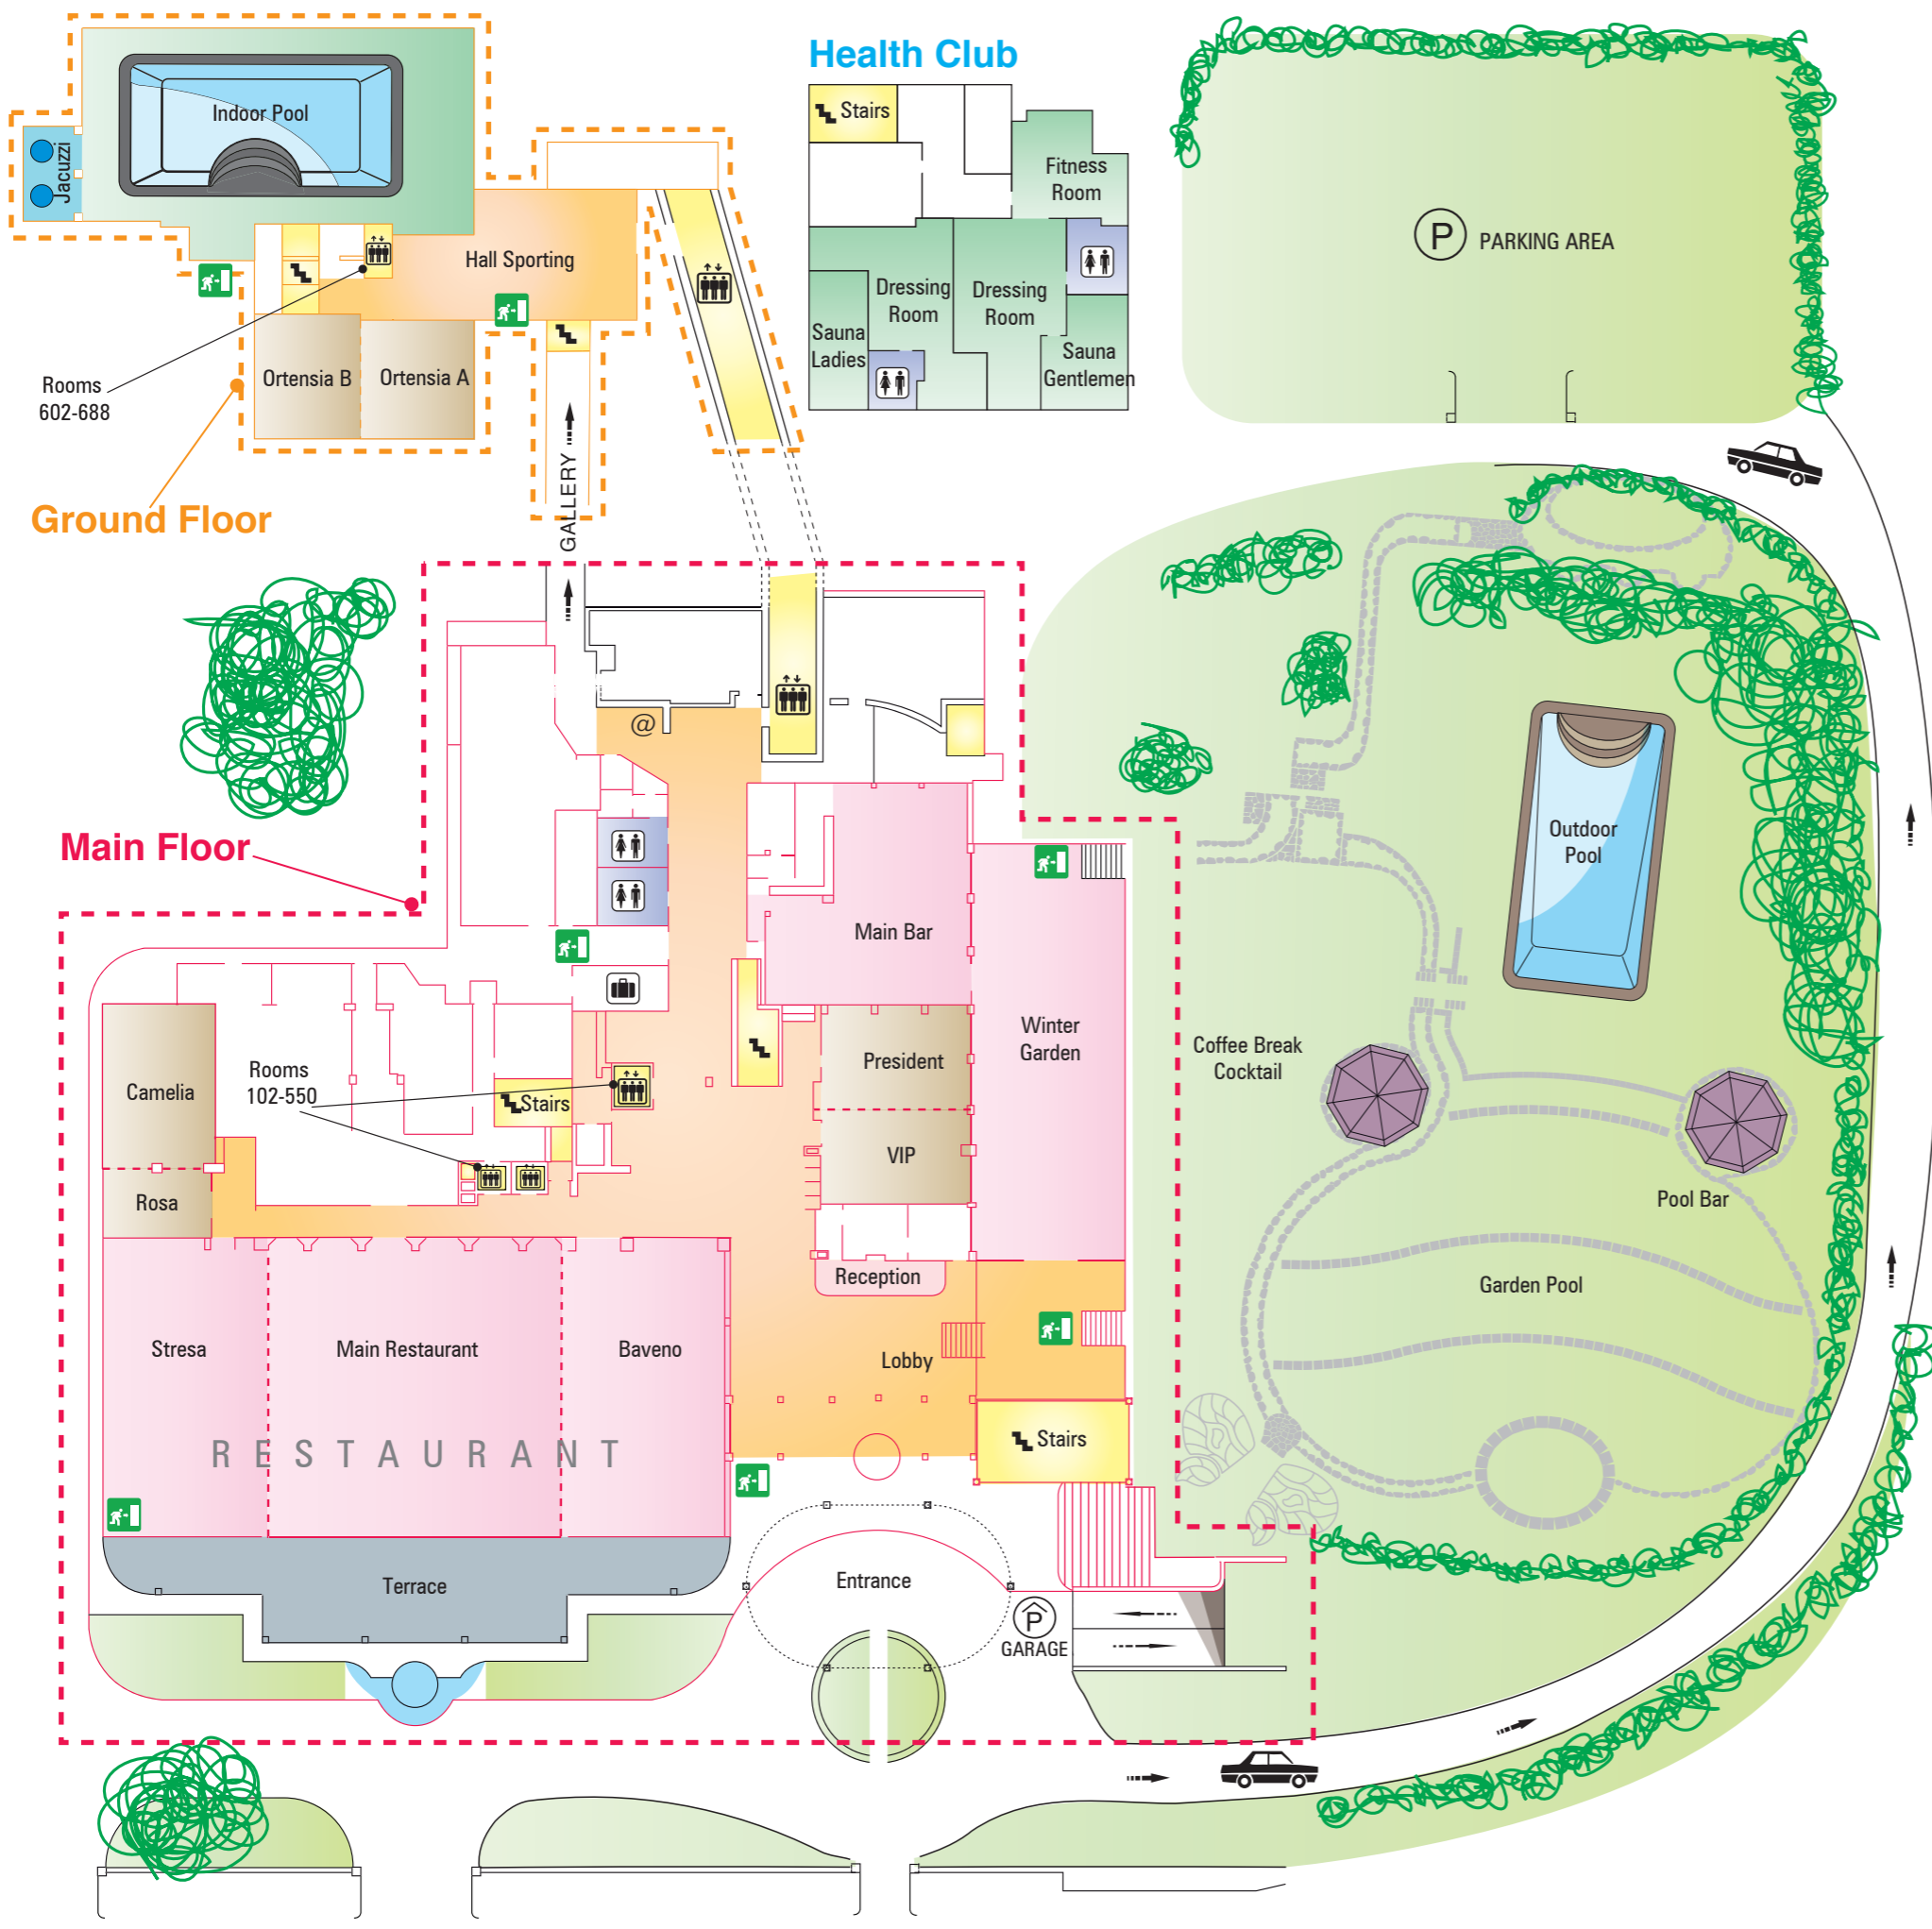

# GRAND HOTEL BRISTOL - CONGRESS CENTER

www.zaccherahotels.com

	MAIN HALL	MAIN BAR	WINTER GARDEN	PRESIDENT	VIP	ROSA	CAMELIA	RESTAURANT	RESTAURANT BAVENO	MAIN RESTAURANT	RESTAURANT STRESA	MONTANELLI SUITE	GREEN SUITE	BLUE SUITE	ROOM STUDIO
<b>SqM</b>	286	196	260	60	57	27	67	760	190	380	190	35	23	30	25
<b>Size</b>	26x11x2.75 h	14x14x3.10 h	10x26x3.40 h	9.50x6.40x3.30 h	6x9.55x3.30 h	6.60x4.05x3.10 h	10.20x6.60x3.10 h	19x40x3.35 h	19x10x3.35 h	19x20x3.35 h	19x10x3.35 h	6.20x3.60x2.70 h	5.75x4.10x2.70 h	5x6.35x2.70 h	6.50x4x2.75 h
<b>Way in room</b>	2x2.10 h	1x80x2.75 h	3x3.30 h	1.40x2.45 h	1.40x2.48 h	1.40x2.50 h	1.40x2.50 h	2.20x3.10 h	1.70x2.65 h	2.20x3.10 h	1.70x2.65 h	0.80x2.10 h	0.80x2.10 h	0.80x2.10 h	0.80x2.10 h
<b>Kw</b>	50	50	10	10	10	10	10	50	50	50	50	3	3	3	3
<b>Theatre</b>				40		15	50								20
<b>School</b>				25			25								12
<b>U-shape</b>				25			25								15
<b>Board room</b>				20	18	10	20					12	8	8	12
<b>Cabaret</b>				24		8	32								
<b>Cocktail</b>		200	250	50	30	20	50	900	200	400	200	25			
<b>Gala</b>			120	32	18	12	40	550	150	300	150				
<b>Buffet</b>			100	20			20	400	120	250	120				
<b>Terrace</b>								150	30	100	30				