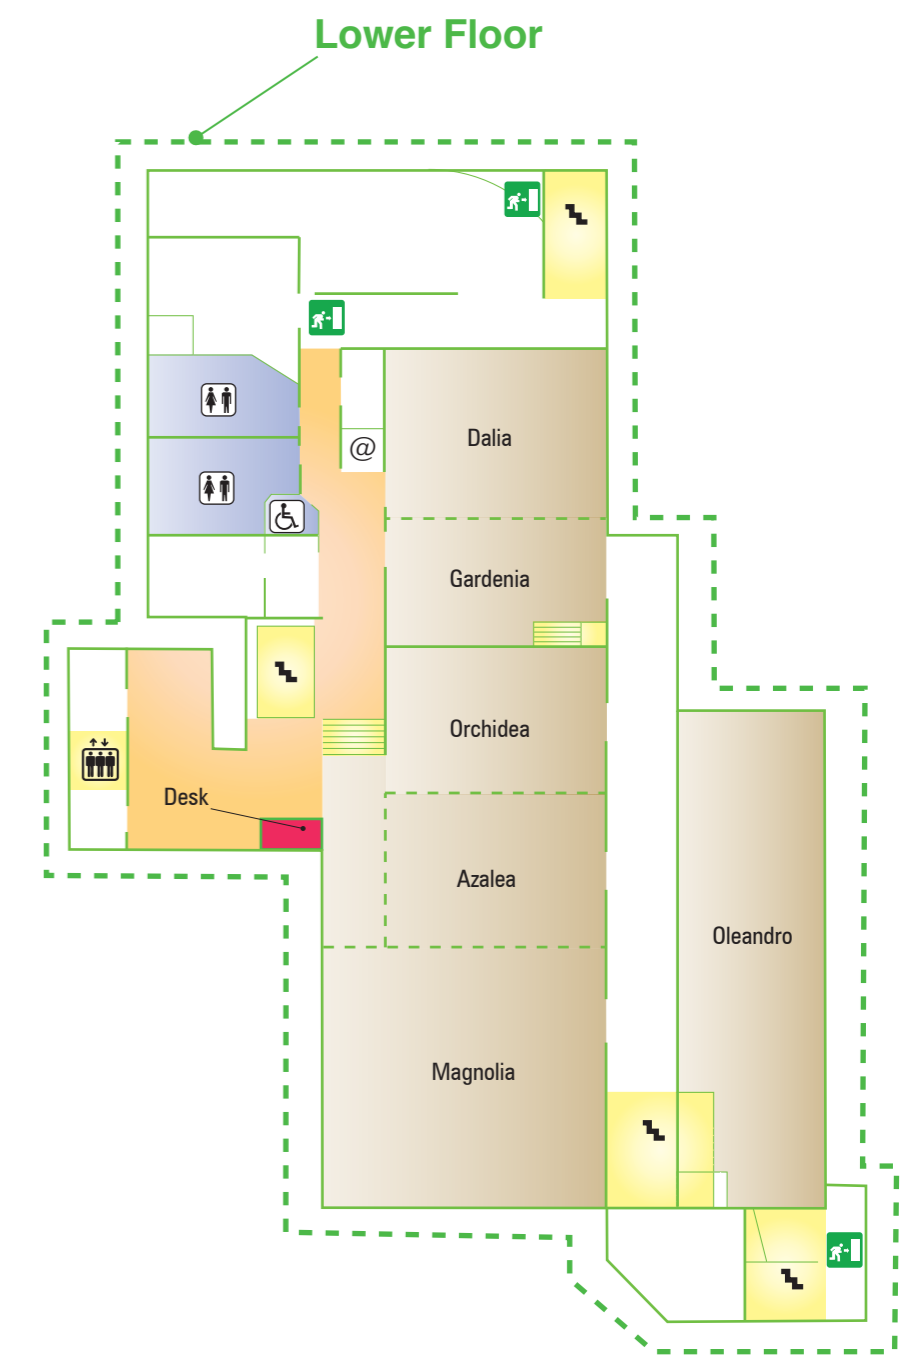

# GRAND HOTEL BRISTOL - CONGRESS CENTER

www.zaccherahotels.com

	MAIN HALL	MAIN BAR	WINTER GARDEN	PRESIDENT	VIP	ROSA	CAMELIA	RESTAURANT	RESTAURANT BAVENO	MAIN RESTAURANT	RESTAURANT STRESA	MONTANELLI SUITE	GREEN SUITE	BLUE SUITE	ROOM STUDIO
<b>SqM</b>	286	196	260	60	57	27	67	760	190	380	190	35	23	30	25
<b>Size</b>	26x11x2.75 h	14x14x3.10 h	10x26x3.40 h	9.50x6.40x3.30 h	6x9.55x3.30 h	6.60x4.05x3.10 h	10.20x6.60x3.10 h	19x40x3.35 h	19x10x3.35 h	19x20x3.35 h	19x10x3.35 h	6.20x3.60x2.70 h	5.75x4.10x2.70 h	5x6.35x2.70 h	6.50x4x2.75 h
<b>Way in room</b>	2x2.10 h	1x80x2.75 h	3x3.30 h	1.40x2.45 h	1.40x2.48 h	1.40x2.50 h	1.40x2.50 h	2.20x3.10 h	1.70x2.65 h	2.20x3.10 h	1.70x2.65 h	0.80x2.10 h	0.80x2.10 h	0.80x2.10 h	0.80x2.10 h
<b>Kw</b>	50	50	10	10	10	10	10	50	50	50	50	3	3	3	3
<b>Theatre</b>				40		15	50								20
<b>School</b>				25			25								12
<b>U-shape</b>				25			25								15
<b>Board room</b>				20	18	10	20					12	8	8	12
<b>Cabaret</b>				24		8	32								
<b>Cocktail</b>		200	250	50	30	20	50	900	200	400	200	25			
<b>Gala</b>			120	32	18	12	40	550	150	300	150				
<b>Buffet</b>			100	20			20	400	120	250	120				
<b>Terrace</b>								150	30	100	30				