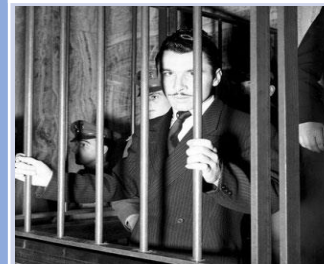

20/10/2017
25/02/2018

NASA: A HUMAN ADVENTURE

SPAZIO VENTURA XV
Every day from 10.00 a.m. to 7.30 p.m.

27/09/2017
04/03/2018

MILANO E LA MALA PALAZZO MORANDO

Tuesday, Wednesday, Friday:10.0 a.m.- 7.00 p.m.
Thursday: 10.00 a.m. – 10.30 p.m.
Saturday, Sunday: 10.00 a.m.-7.30 p.m.